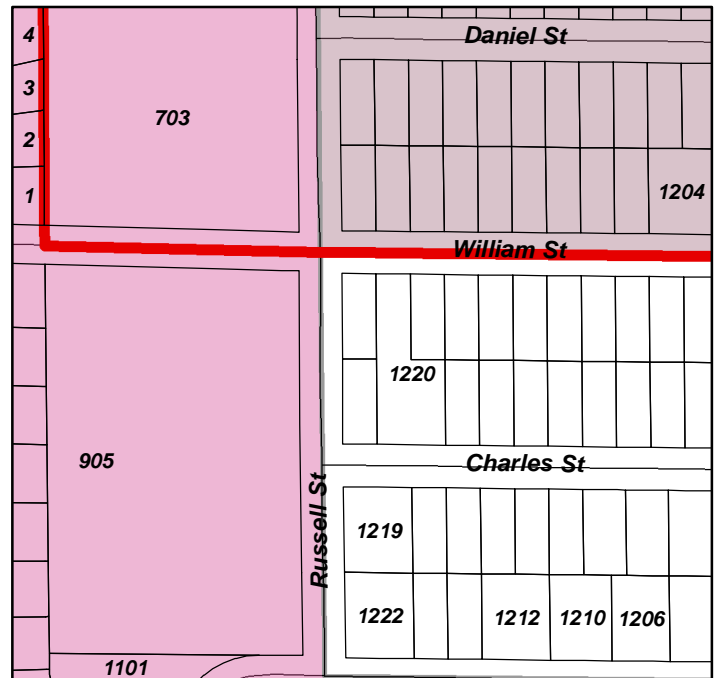

A) County Board 6 & 3 City of Champaign 34 & 37 & Champaign 2 Split Enlarged

B) County Board 6 & 7 & 3 City of Champaign 27 Split Enlarged

## County Board District 6

### Legend

County Board Districts

# 2

0.2 0.1 0 0.2 Miles

**DISCLAIMER:**

This map was prepared by the Champaign County GIS Consortium (CCGIS) using the best available parcel and tax data. This map and its underlying data is intended to be used as a general index to land related information and is not intended for detailed, site-specific analysis. CCGISC does not warranty or guarantee the accuracy of this information for any purpose. The aerial photography in this map was taken in April of 2005.