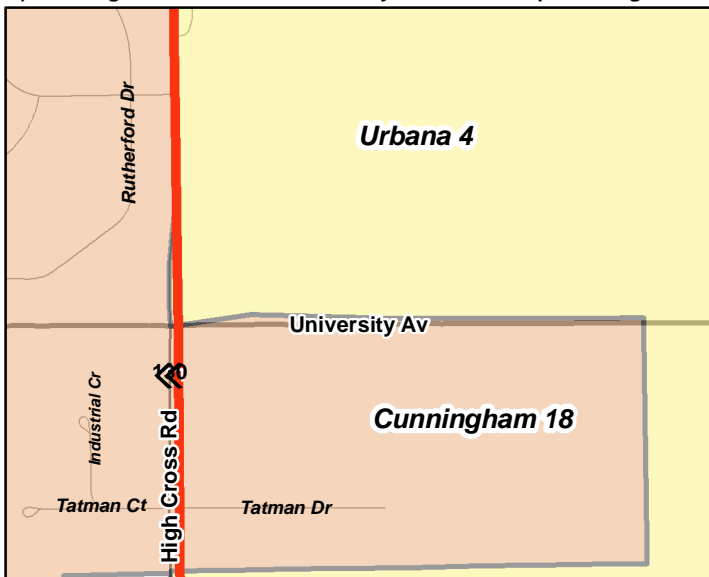

**County Board District 4**

**Legend**

County Board District Boundaries

DISCLAIMER:  
This map was prepared by the Champaign County GIS Consortium (CCGIS) using the best available parcel and tax data. This map and its underlying data is intended to be used as a general index to land related information and is not intended for detailed, site-specific analysis. CCGISC does not warranty or guarantee the accuracy of this information for any purpose. The aerial photography in this map was taken in April of 2005.

For questions, regarding availability of geo-data or the CCGISC, or to report a mapping error, please contact CCGISC at : 217-328-3313

**2**

2 1 0 2 Miles

A) City of Champaign 33 County Board Split 3 & 4 Enlarged

B) City of Champaign 24 & Champaign 5 County Board 4, 7 & 8 Split Enlarged

C) Cunningham 18 & Urbana 4 County Board 4 & 5 Split Enlarged

D) Champaign 5 & 7 County Board 4 & 8 Split Enlarged