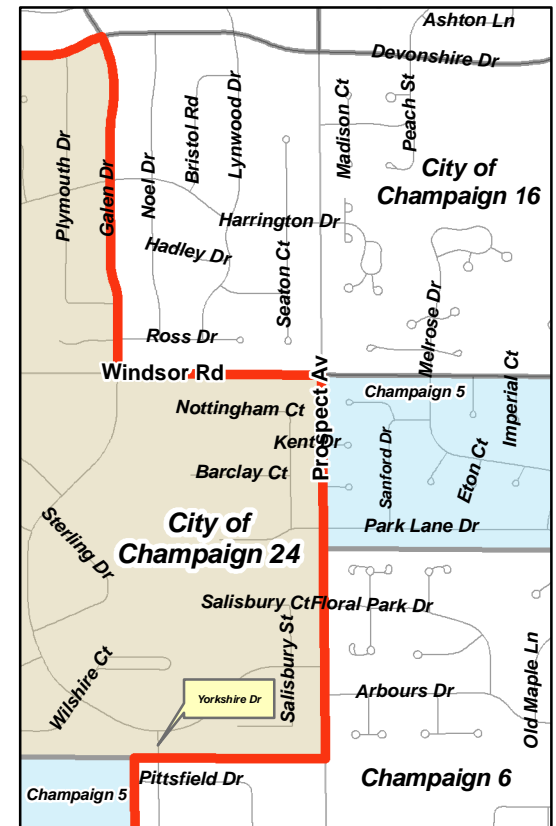

**County Board District 4**

**Legend**

County Board District Boundaries

DISCLAIMER:  
This map was prepared by the Champaign County GIS Consortium (CCGIS) using the best available parcel and tax data. This map and its underlying data is intended to be used as a general index to land related information and is not intended for detailed, site-specific analysis. CCGISC does not warranty or guarantee the accuracy of this information for any purpose. The aerial photography in this map was taken in April of 2005.

For questions, regarding availability of geo-data or the CCGISC, or to report a mapping error, please contact CCGISC at : 217-328-3313

**2**

2 1 0 2 Miles

A) City of Champaign 33 County Board Split 3 & 4 Enlarged

B) City of Champaign 24 & Champaign 5 County Board 4, 7 & 8 Split Enlarged

C) Cunningham 18 & Urbana 4 County Board 4 & 5 Split Enlarged

D) Champaign 5 & 7 County Board 4 & 8 Split Enlarged