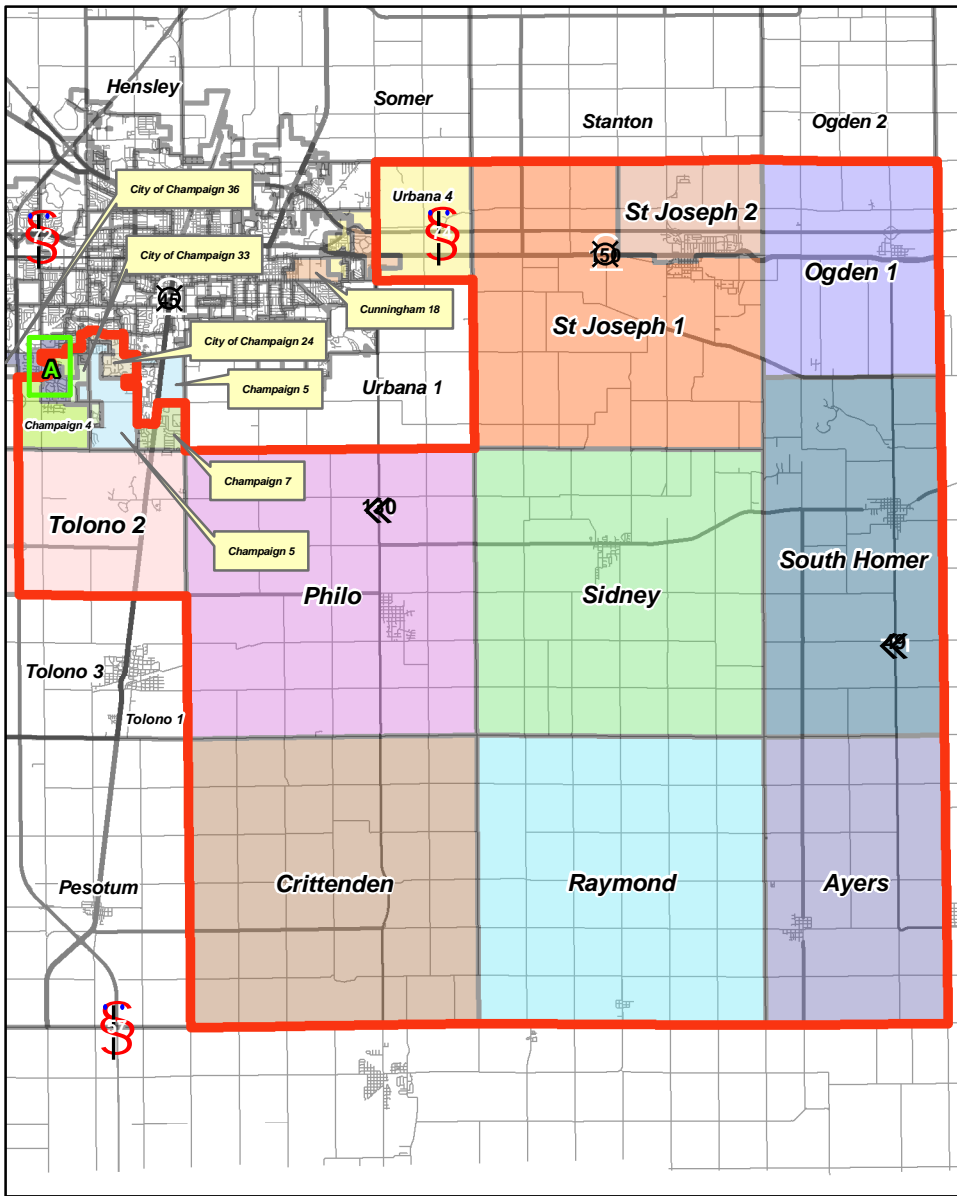

A) City of Champaign 38, Champaign 4 & City of Champaign 33 County Board 3 & 4 Split Enlarged

County Board District 4

Legend

 County Board District Boundaries

2

DISCLAIMER:

This map was prepared by the Champaign County GIS Consortium (CCGIS) using the best available parcel and tax data. This map and its underlying data is intended to be used as a general index to land related information and is not intended for detailed, site-specific analysis. CCGISC does not warranty or guarantee the accuracy of this information for any purpose. The aerial photography in this map was taken in April of 2005.