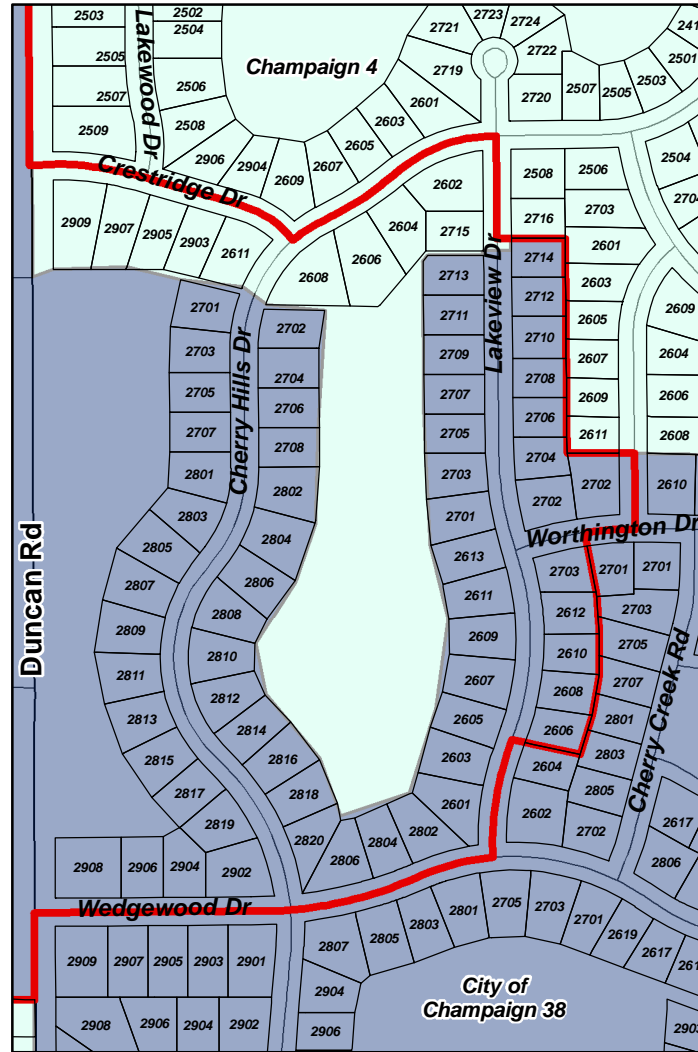

County Board District 3

2

Legend

County Board

For questions, regarding availability of geo-data or the CCGIS, or to report a mapping error, please contact CCGIS at : 217-328-3313

A) City of Champaign 33 & 38 County Board 3 & 4 Split Enlarged