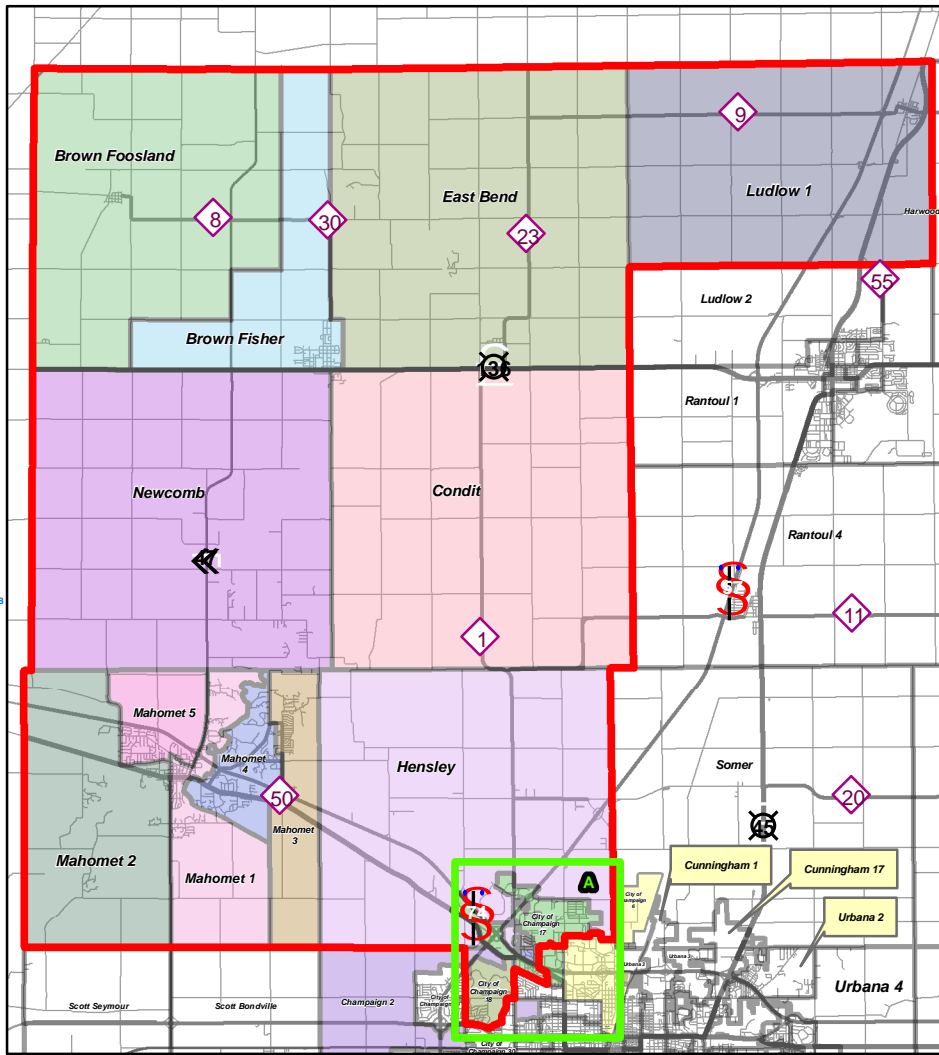

A) Champaign 1 & 2, Hensley, City of Champaign 6, 17 & 18 County Board Districts 1, 3, & 5 Splits

County Board District 1 2

Legend

County Board District Boundaries

0.2 0.1 0 0.2 Miles

DISCLAIMER:

This map was prepared by the Champaign County GIS Consortium (CCGIS) using the best available parcel and tax data. This map and its underlying data is intended to be used as a general index to land-related information and is not intended for detailed, site-specific analysis. CCGIS does not warrant or guarantee the accuracy of this information for any purpose. The aerial photography in this map as taken in April of 2006.