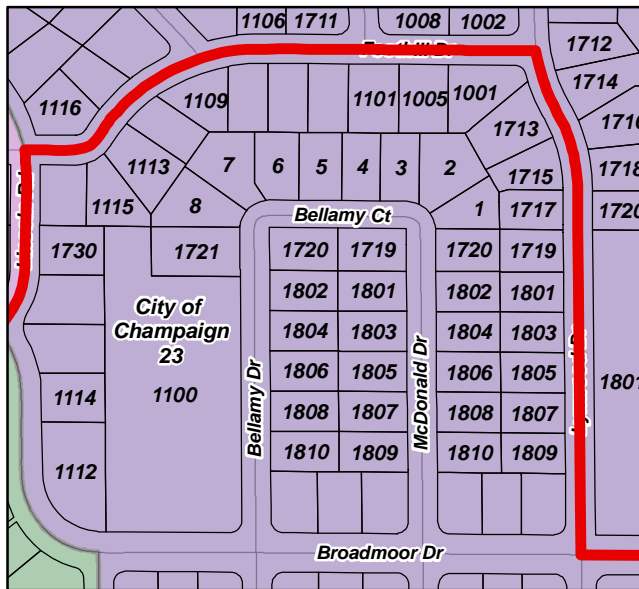

A) 105th & 110th Representative Districts, Mahomet 4 Split Enlarged

D) 105th & 103rd Representative Districts, Champaign 6, 5 & 7 Splits Enlarged

B) 105th & 103rd Representative District, City of Champaign 29, 32 & 36 Split Enlarged

C) 105th & 103rd Representative Districts City of Champaign 23 & 29 Split Enlarged

E) 105th & 103rd Representative Districts, City of Champaign 37 & Champaign 2 Splits Enlarged

105th Representative District

Legend

State Representative Districts

2

0.00 0.035 0 0.07 Miles

DISCLAIMER:

This map was prepared by the Champaign County GIS Consortium (CCGIS) using the best available parcel and tax data. This map and its underlying data is intended to be used as a general index to land related information and is not intended for detailed, site-specific analysis. CCGISC does not warrant or guarantee the accuracy of this information for any purpose. The aerial photography in this map was taken in April of 2005.