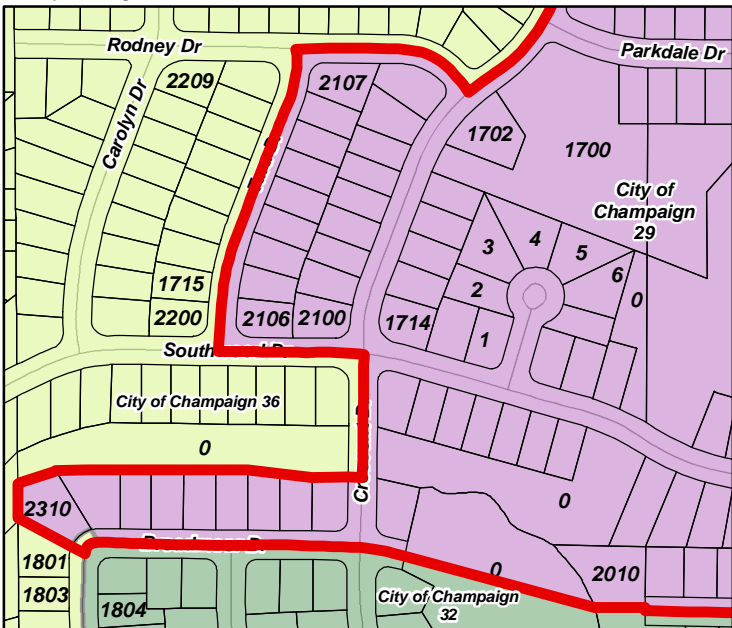

A) 105th & 110th Representative Districts, Mahomet 4 Split Enlarged

D) 105th & 103rd Representative Districts, Champaign 6, 5 & 7 Splits Enlarged

B) 105th & 103rd Representative District, City of Champaign 29, 32 & 36 Split Enlarged

C) 105th & 103rd Representative Districts City of Champaign 23 & 29 Split Enlarged

E) 105th & 103rd Representative Districts, City of Champaign 37 & Champaign 2 Splits Enlarged

105th Representative District

Legend

State Representative Districts

2

0.00 0.035 0 0.07 Miles

DISCLAIMER:

This map was prepared by the Champaign County GIS Consortium (CCGIS) using the best available parcel and tax data. This map and its underlying data is intended to be used as a general index to land related information and is not intended for detailed, site-specific analysis. CCGISC does not warrant or guarantee the accuracy of this information for any purpose. The aerial photography in this map was taken in April of 2005.