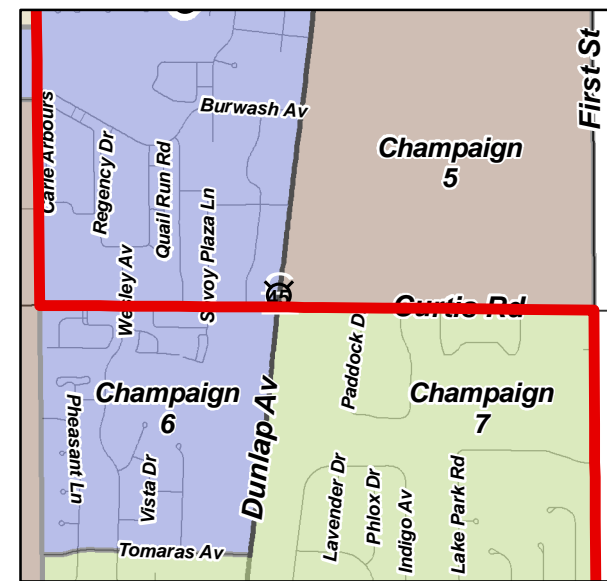

A) 105th & 110th Representative Districts, Mahomet 4 Split Enlarged

D) 105th & 103rd Representative Districts, Champaign 6, 5 & 7 Splits Enlarged

B) 105th & 103rd Representative District, City of Champaign 29, 32 & 36 Split Enlarged

C) 105th & 103rd Representative Districts City of Champaign 23 & 29 Split Enlarged

E) 105th & 103rd Representative Districts, City of Champaign 37 & Champaign 2 Splits Enlarged

105th Representative District

Legend

State Representative Districts

2

0.00 0.035 0 0.07 Miles

DISCLAIMER:

This map was prepared by the Champaign County GIS Consortium (CCGIS) using the best available parcel and tax data. This map and its underlying data is intended to be used as a general index to land related information and is not intended for detailed, site-specific analysis. CCGISC does not warrant or guarantee the accuracy of this information for any purpose. The aerial photography in this map was taken in April of 2005.