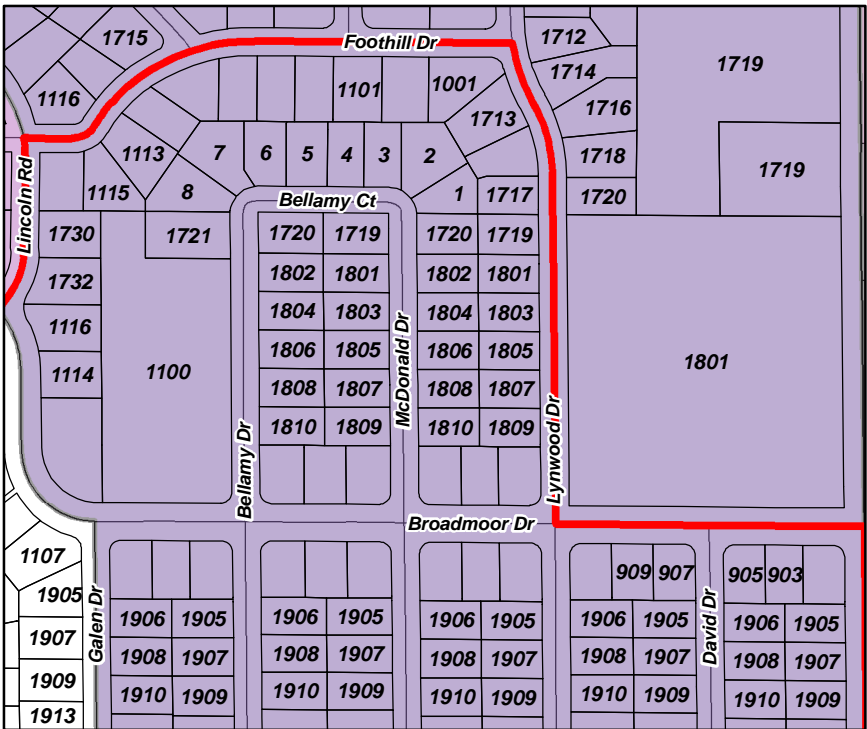

A) 103 State Representative District Split: City of Champaign 37 William Street Split

C) 103 State Representative District Split: City of Champaign 23

B) 103 State Representative District: City of Champaign 29 and 36 Split

### 103rd State Representative District

**Legend**

- State Representative District

# 2

0 0.005 0.0125 0.025 Miles

**DISCLAIMER:**

This map was prepared by the Champaign County GIS Consortium (CCGIS) using the best available parcel and tax data. This map and its underlying data is intended to be used as a general index to land related information and is not intended for detailed, site-specific analysis. CCGISC does not warrant or guarantee the accuracy of this information for any purpose. The aerial photography in this map was taken in April of 2005.