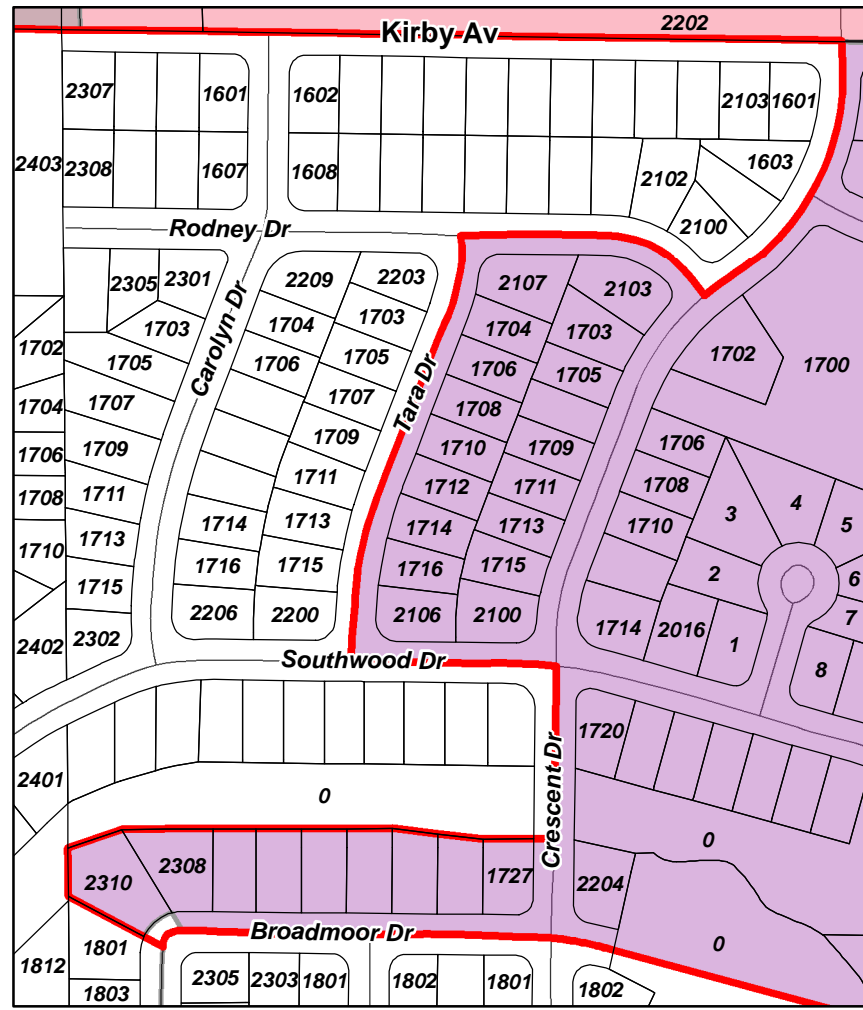

A) 103 State Representative District Split: City of Champaign 37 William Street Split

C) 103 State Representative District Split: City of Champaign 23

B) 103 State Representative District: City of Champaign 29 and 36 Split

### 103rd State Representative District

**Legend**

- State Representative District

# 2

0 0.005 0.0125 0.025 Miles

**DISCLAIMER:**

This map was prepared by the Champaign County GIS Consortium (CCGIS) using the best available parcel and tax data. This map and its underlying data is intended to be used as a general index to land related information and is not intended for detailed, site-specific analysis. CCGISC does not warrant or guarantee the accuracy of this information for any purpose. The aerial photography in this map was taken in April of 2005.