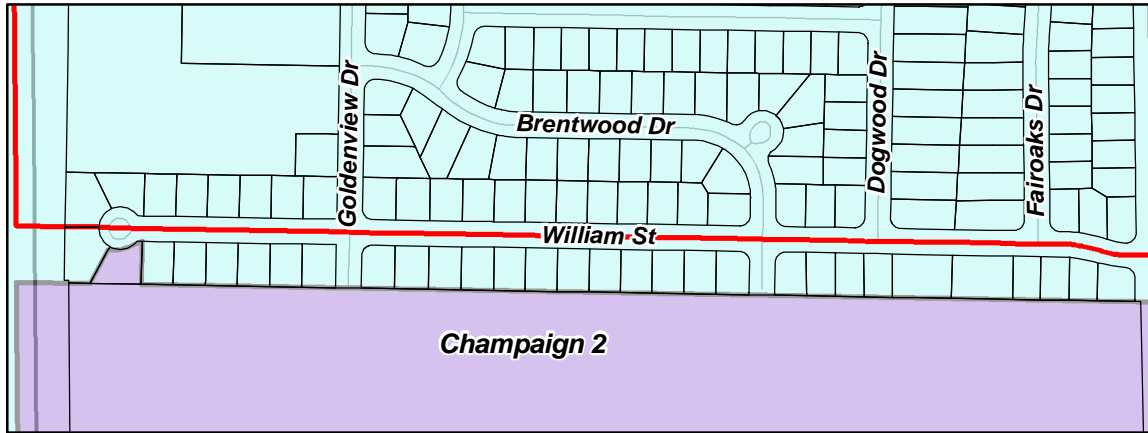

A) 103 State Representative District Split: City of Champaign 37 William Street Split

C) 103 State Representative District Split: City of Champaign 23

B) 103 State Representative District: City of Champaign 29 and 36 Split

### 103rd State Representative District

**Legend**

- State Representative District

# 2

0 0.005 0.0125 0.025 Miles

**DISCLAIMER:**

This map was prepared by the Champaign County GIS Consortium (CCGIS) using the best available parcel and tax data. This map and its underlying data is intended to be used as a general index to land related information and is not intended for detailed, site-specific analysis. CCGISC does not warrant or guarantee the accuracy of this information for any purpose. The aerial photography in this map was taken in April of 2005.