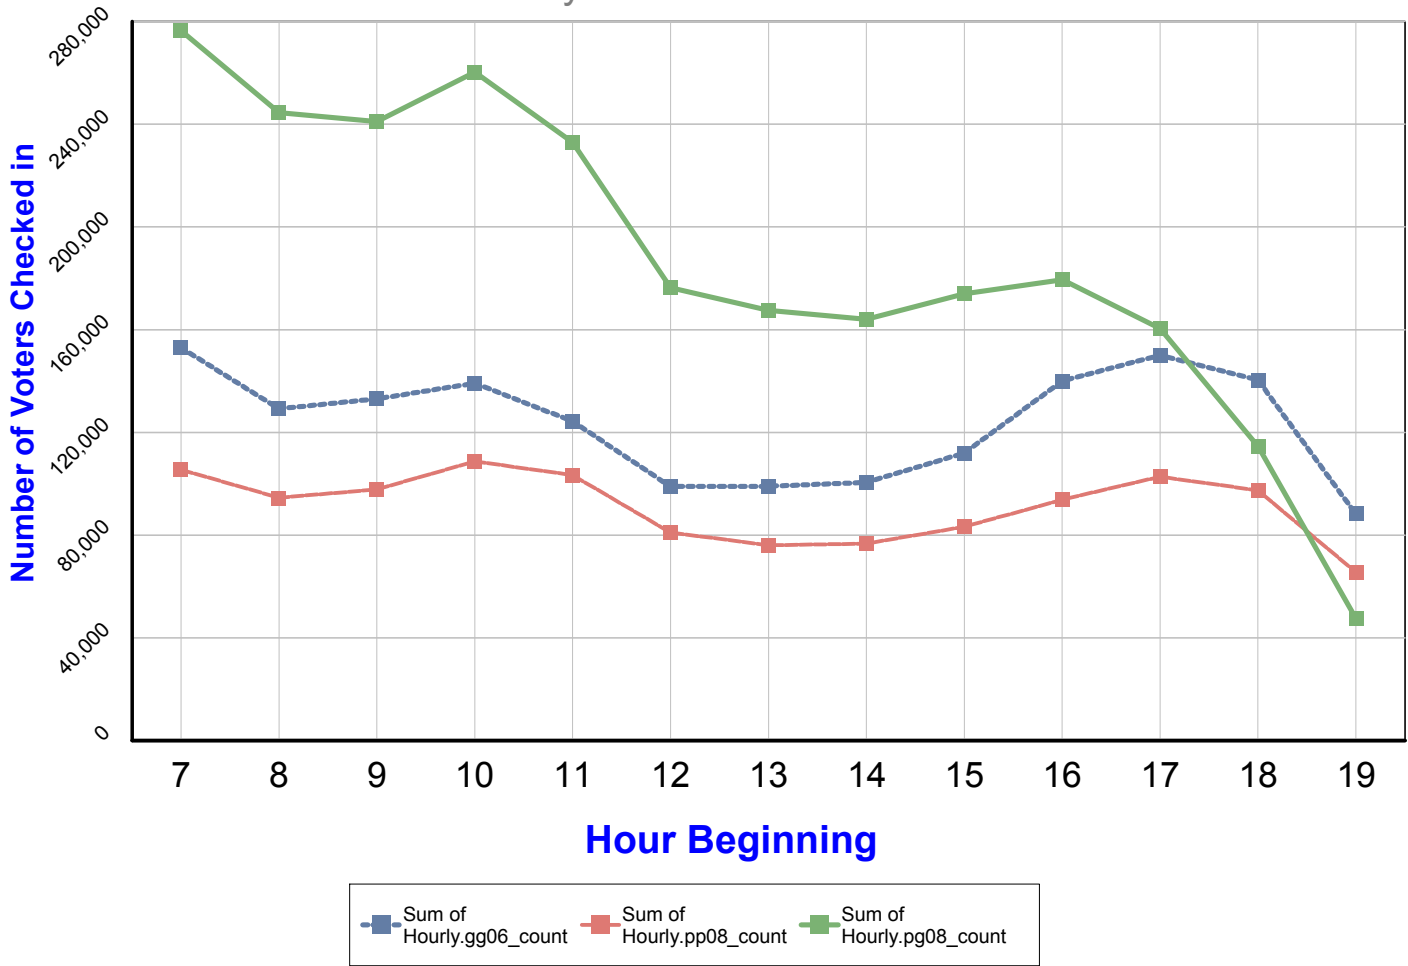

Voter Check-ins by Hour

Maryland Statewide Elections

Hour beginning	2006 General		2008 Primary		2008 General	
7:00 am	152,943	9.4%	105,443	8.8%	276,347	11.3%
8:00 am	129,166	8.0%	94,470	7.9%	244,421	10.0%
9:00 am	133,031	8.2%	97,768	8.2%	240,944	9.9%
10:00 am	139,107	8.6%	108,630	9.1%	260,219	10.7%
11:00 am	124,347	7.7%	103,377	8.6%	232,911	9.5%
12:00 pm	98,832	6.1%	80,988	6.8%	176,356	7.2%
1:00 pm	99,027	6.1%	75,969	6.3%	167,543	6.9%
2:00 pm	100,427	6.2%	76,585	6.4%	164,072	6.7%
3:00 pm	111,850	6.9%	83,218	6.9%	173,927	7.1%
4:00 pm	139,971	8.6%	93,778	7.8%	179,482	7.3%
5:00 pm	149,962	9.3%	102,746	8.6%	160,443	6.6%
6:00 pm	140,320	8.7%	97,433	8.1%	114,537	4.7%
7:00 pm	88,251	5.4%	65,658	5.5%	47,565	1.9%